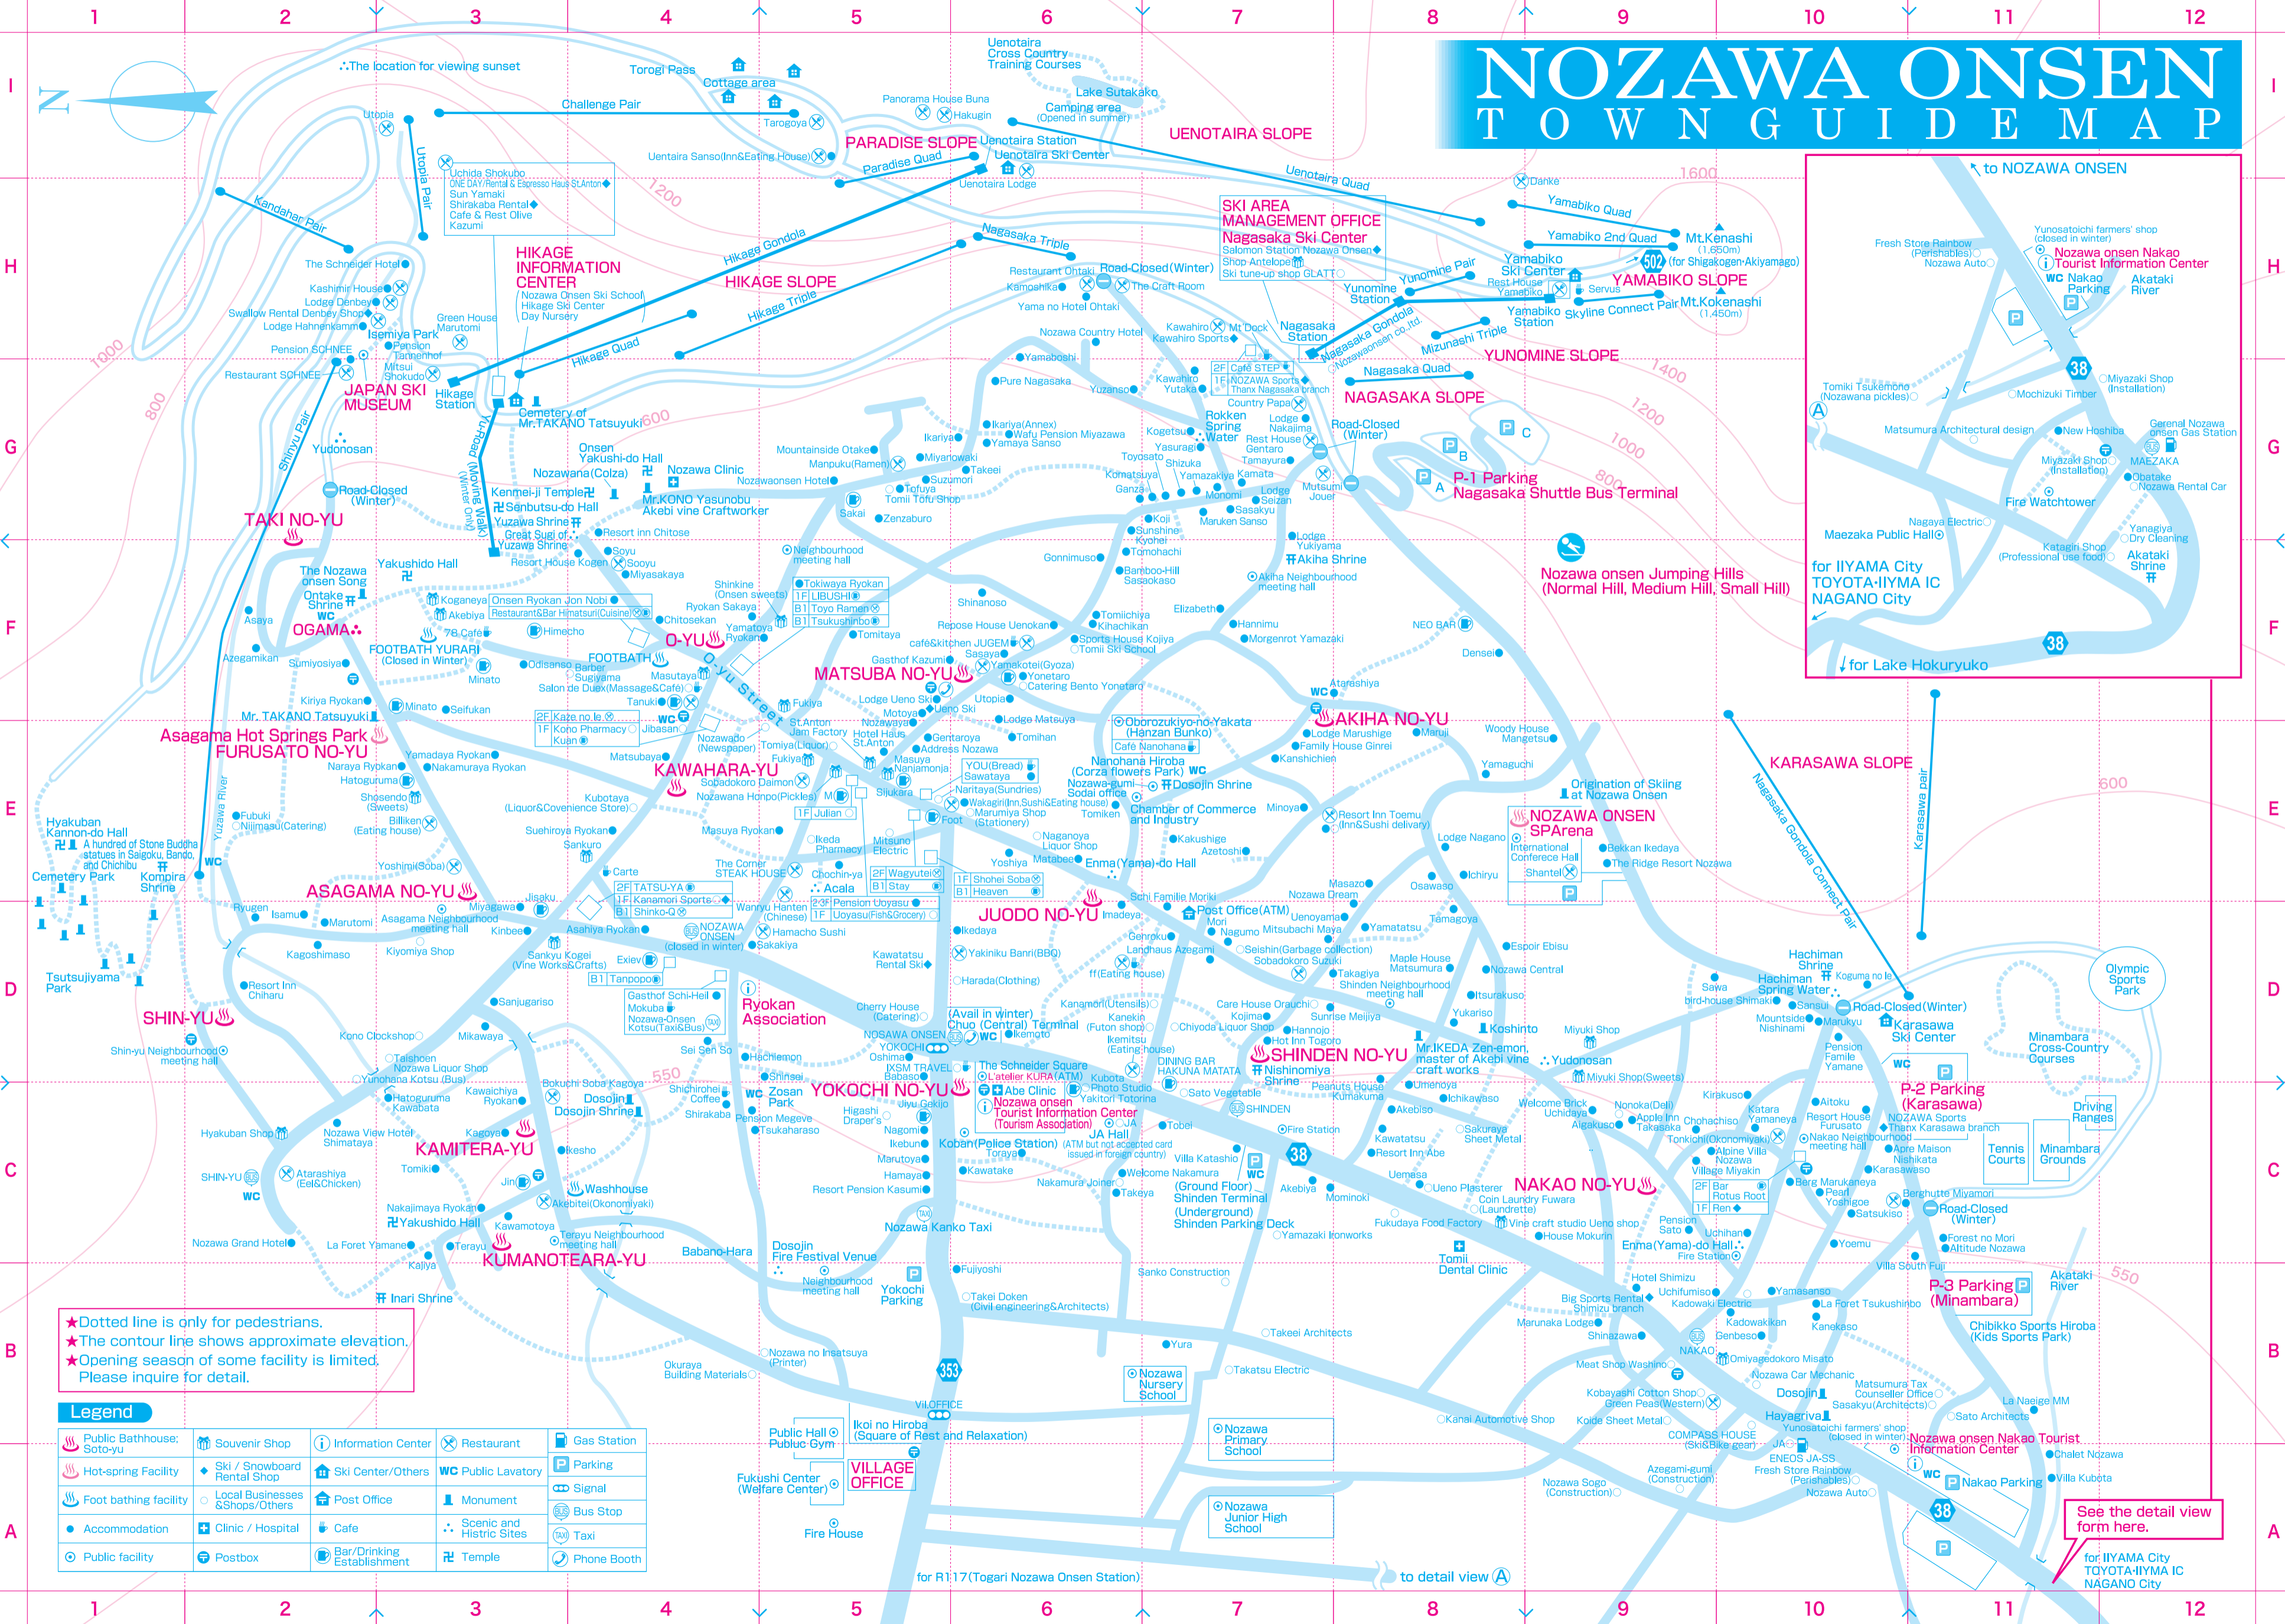

NOZAWA ONSEN TOWN GUIDE MAP

★ Dotted line is only for pedestrians.
 ★ The contour line shows approximate elevation.
 ★ Opening season of some facility is limited. Please inquire for detail.

Legend

See the detail view form here.

for R1:17 (Togari Nozawa Onsen Station) to detail view (A)