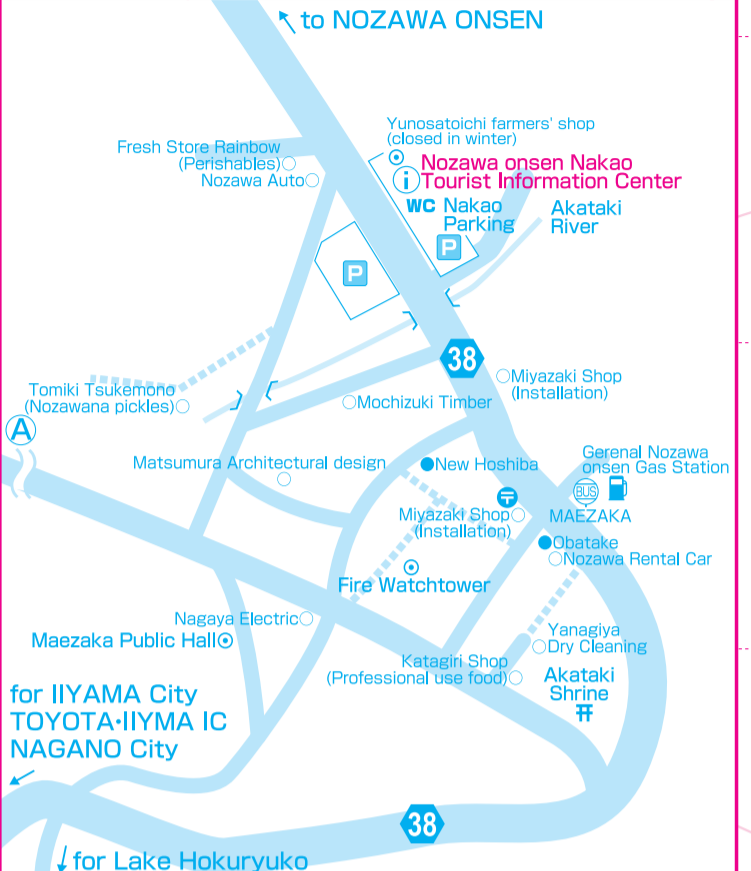

NOZAWA ONSEN TOWN GUIDE MAP

★ Dotted line is only for pedestrians.
 ★ The contour line shows approximate elevation.
 ★ Opening season of some facility is limited. Please inquire for detail.

Legend

See the detail view form here.

for R1:17 (Togari Nozawa Onsen Station) to detail view (A)